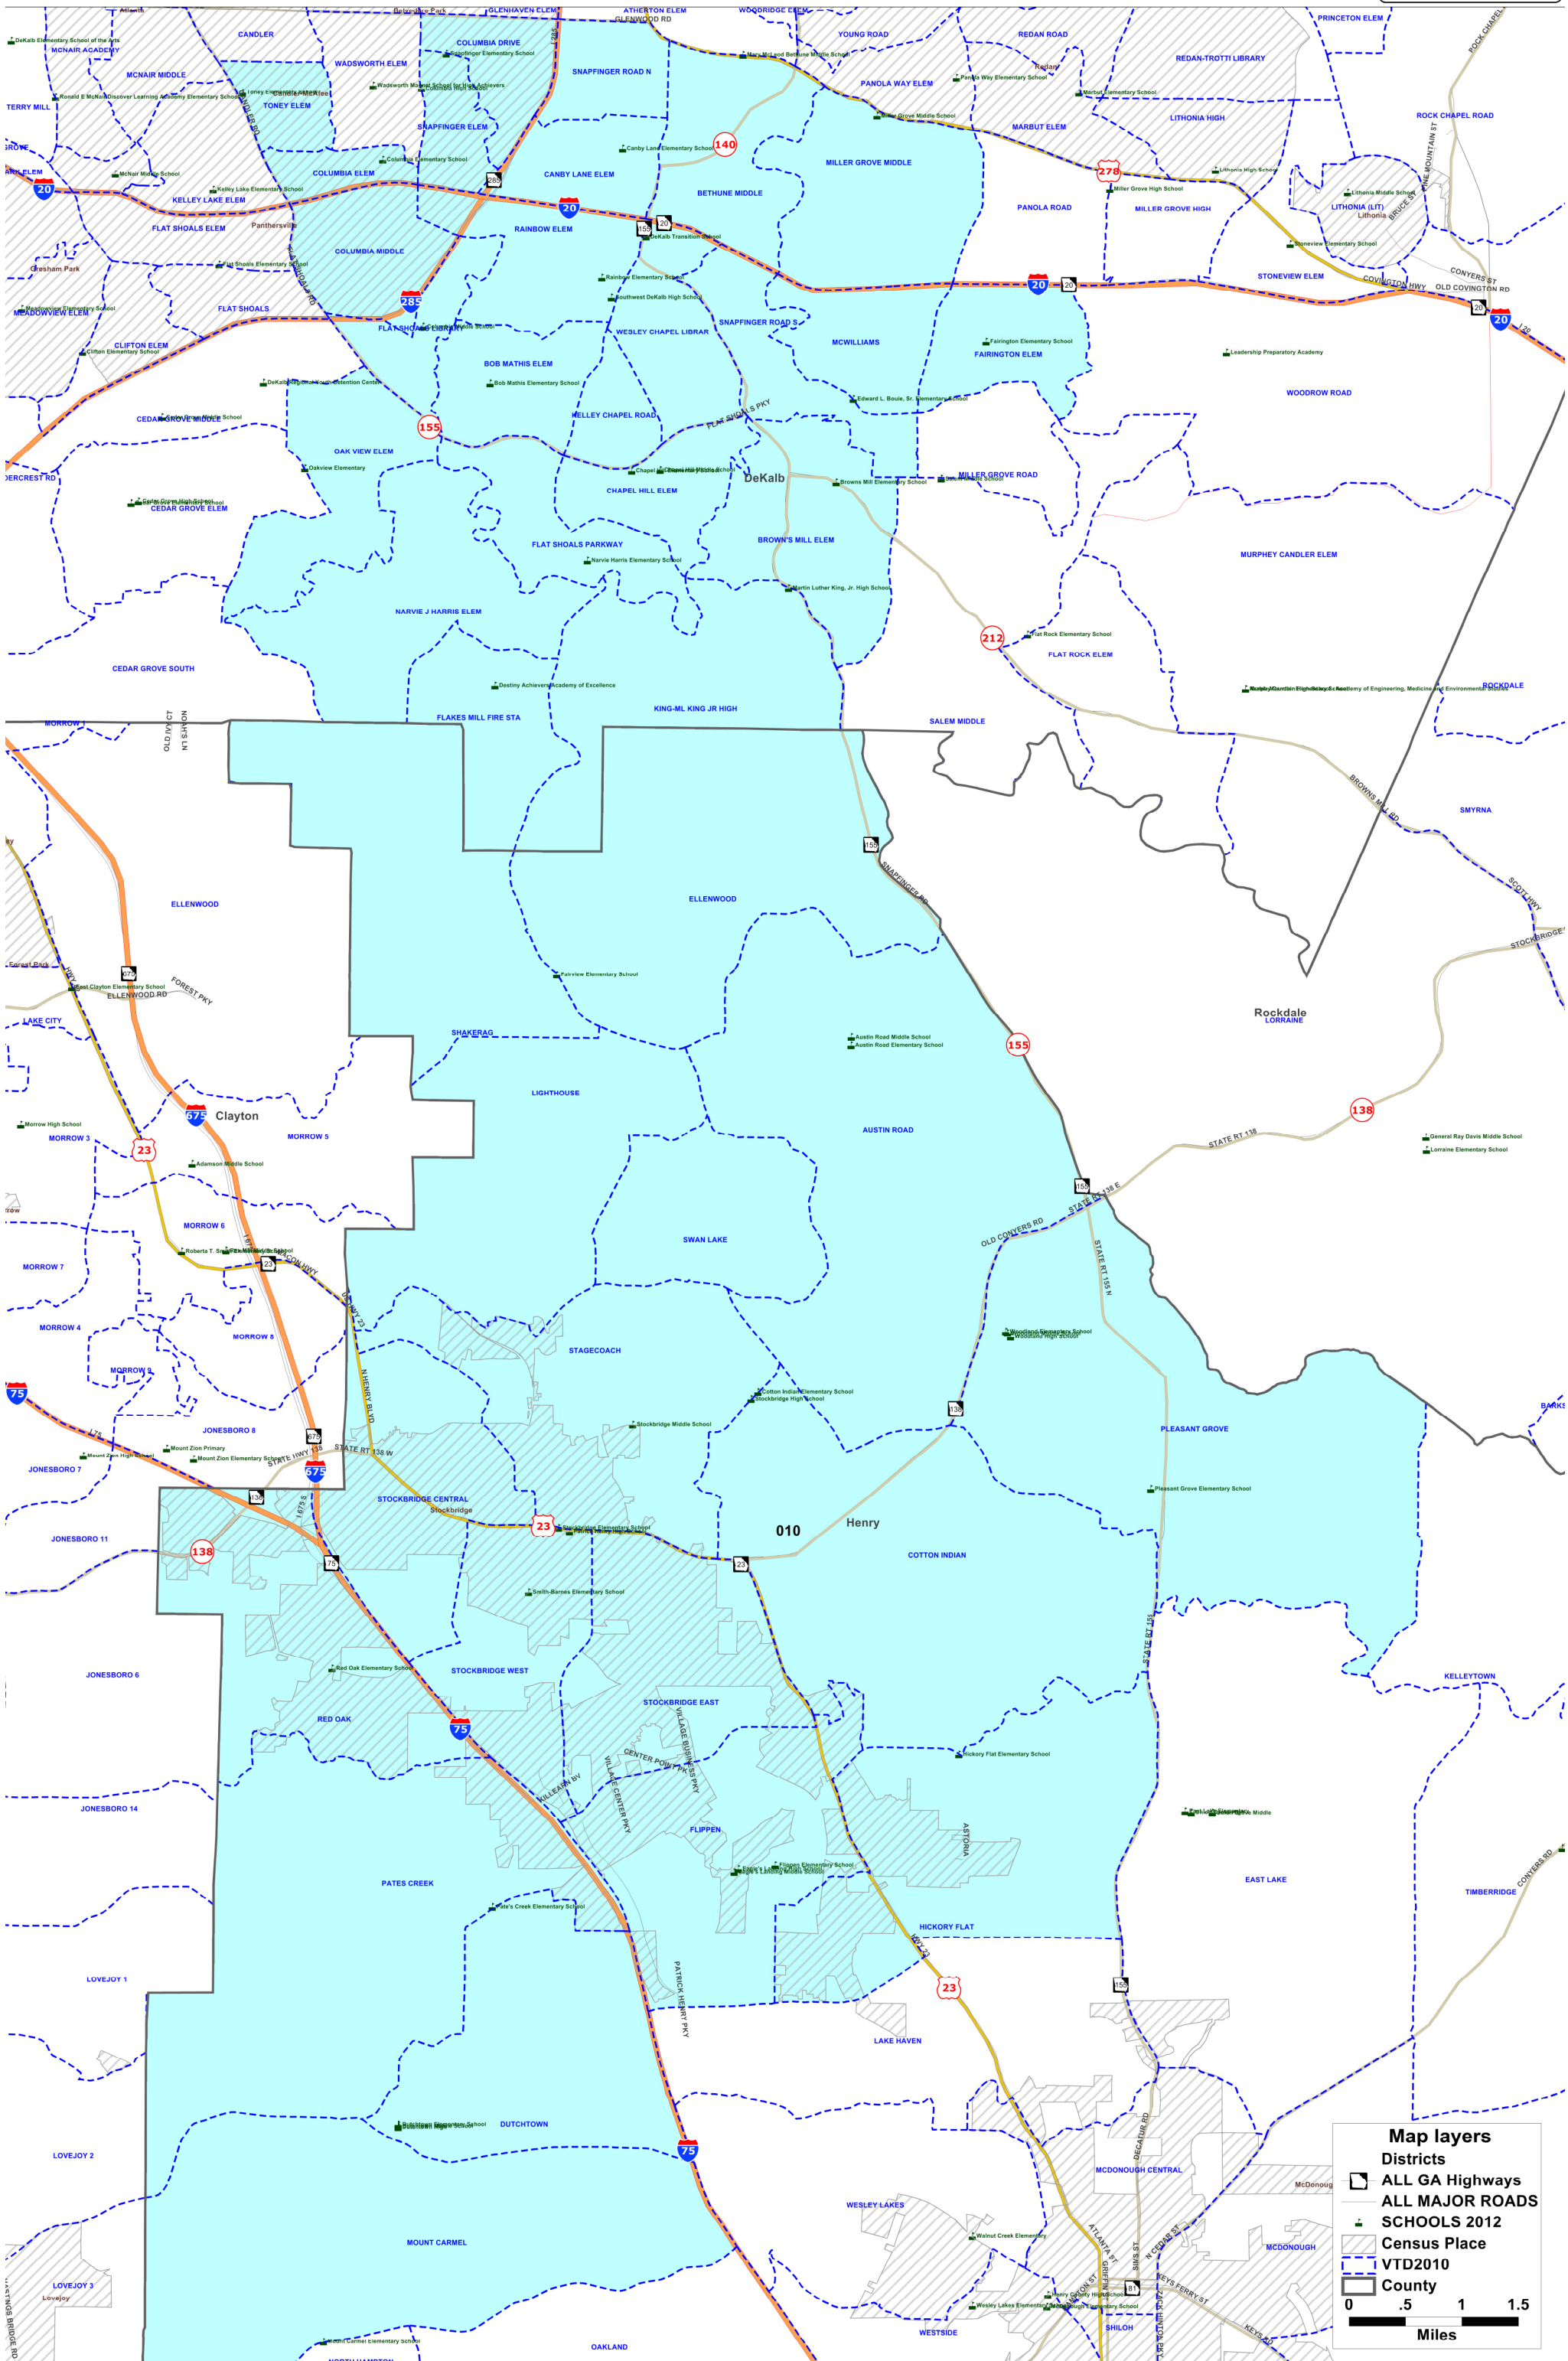

Georgia State Senate District 010

Map layers

- Districts
- ALL GA Highways
- ALL MAJOR ROADS
- SCHOOLS 2012
- Census Place
- VTD2010
- County

0 0.5 1 1.5
Miles